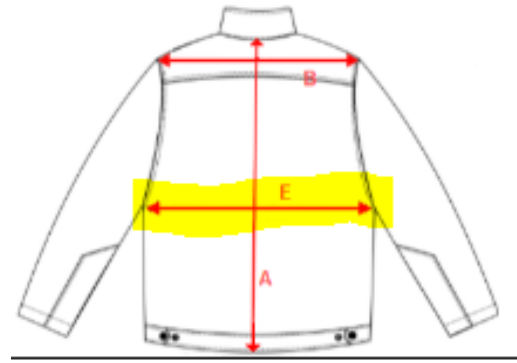

<b>Dexter Jacket size chart(CM) (tolerance:+/-2 CM)</b>								<b>Material &amp; Description</b>
Code	Name	S	M	L	XL	XXL	XXXL	60% cotton 40% polyester 270 g/m m <sup>2</sup> ±5%; canvas 6 pockets on the front 2 ribbon on; front down pockets 1 big 1 small pocket in the right front 1 zipper pocket and 1 phone pocket on the left front orange ribbon on the phone pocket 1 zipper pockets on the left arm 2 buttons on the two side between the zipper s crotch with 2cm button on the two sides Dexter rubber label on the front pocket 1PC/pp polybag with one color paper card with plastic hanger with hook
A	Length of back on center	69.5	71.5	73.5	75.5	78	80.5	
B	Length of Shoulder on back	46.6	47.8	49	50.2	51.7	53.2	
C	Length of sleeve from shoulders	66	67.5	69	70.5	72	73.5	
D	1/2 width of bottom	53	55	57	60	63	66	
E	1/2 Chest	55	57	59	62	65	68	
NW	without packages(kg+/- 5%)	0.7	0.72	0.74	0.78	0.81	0.85	