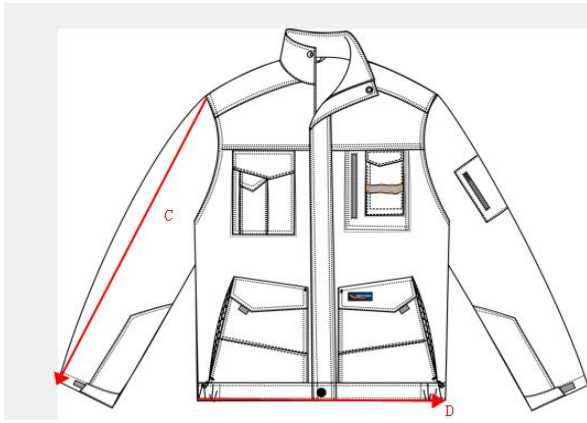

<b>Dexter Jacket size chart(CM) (tolerance:+/-2 CM)</b>								<b>Material &amp; Description</b>
Code	Name	S	M	L	XL	XXL	XXXL	60% cotton 40% polyester 270 g/m m <sup>2</sup> ±5%; canvas 6 pockets on the front 2 ribbon on; front down pockets 1 big 1 small pocket in the right front 1 zipper pocket and 1 phone pocket on the left front orange ribbon on the phone pocket 1 zipper pockets on the left arm 2 buttons on the two side between the zipper s crotch with 2cm button on the two sides Dexter rubber label on the front pocket 1PC/pp polybag with one color paper card with plastic hanger with hook
A	Length of back on center	69.5	71.5	73.5	75.5	78	80.5	
B	Length of Shoulder on back	46.6	47.8	49	50.2	51.7	53.2	
C	Length of sleeve from shoulders	66	67.5	69	70.5	72	73.5	
D	1/2 width of bottom	53	55	57	60	63	66	
E	1/2 Chest	55	57	59	62	65	68	
NW	without packages(kg+/- 5%)	0.7	0.72	0.74	0.78	0.81	0.85	